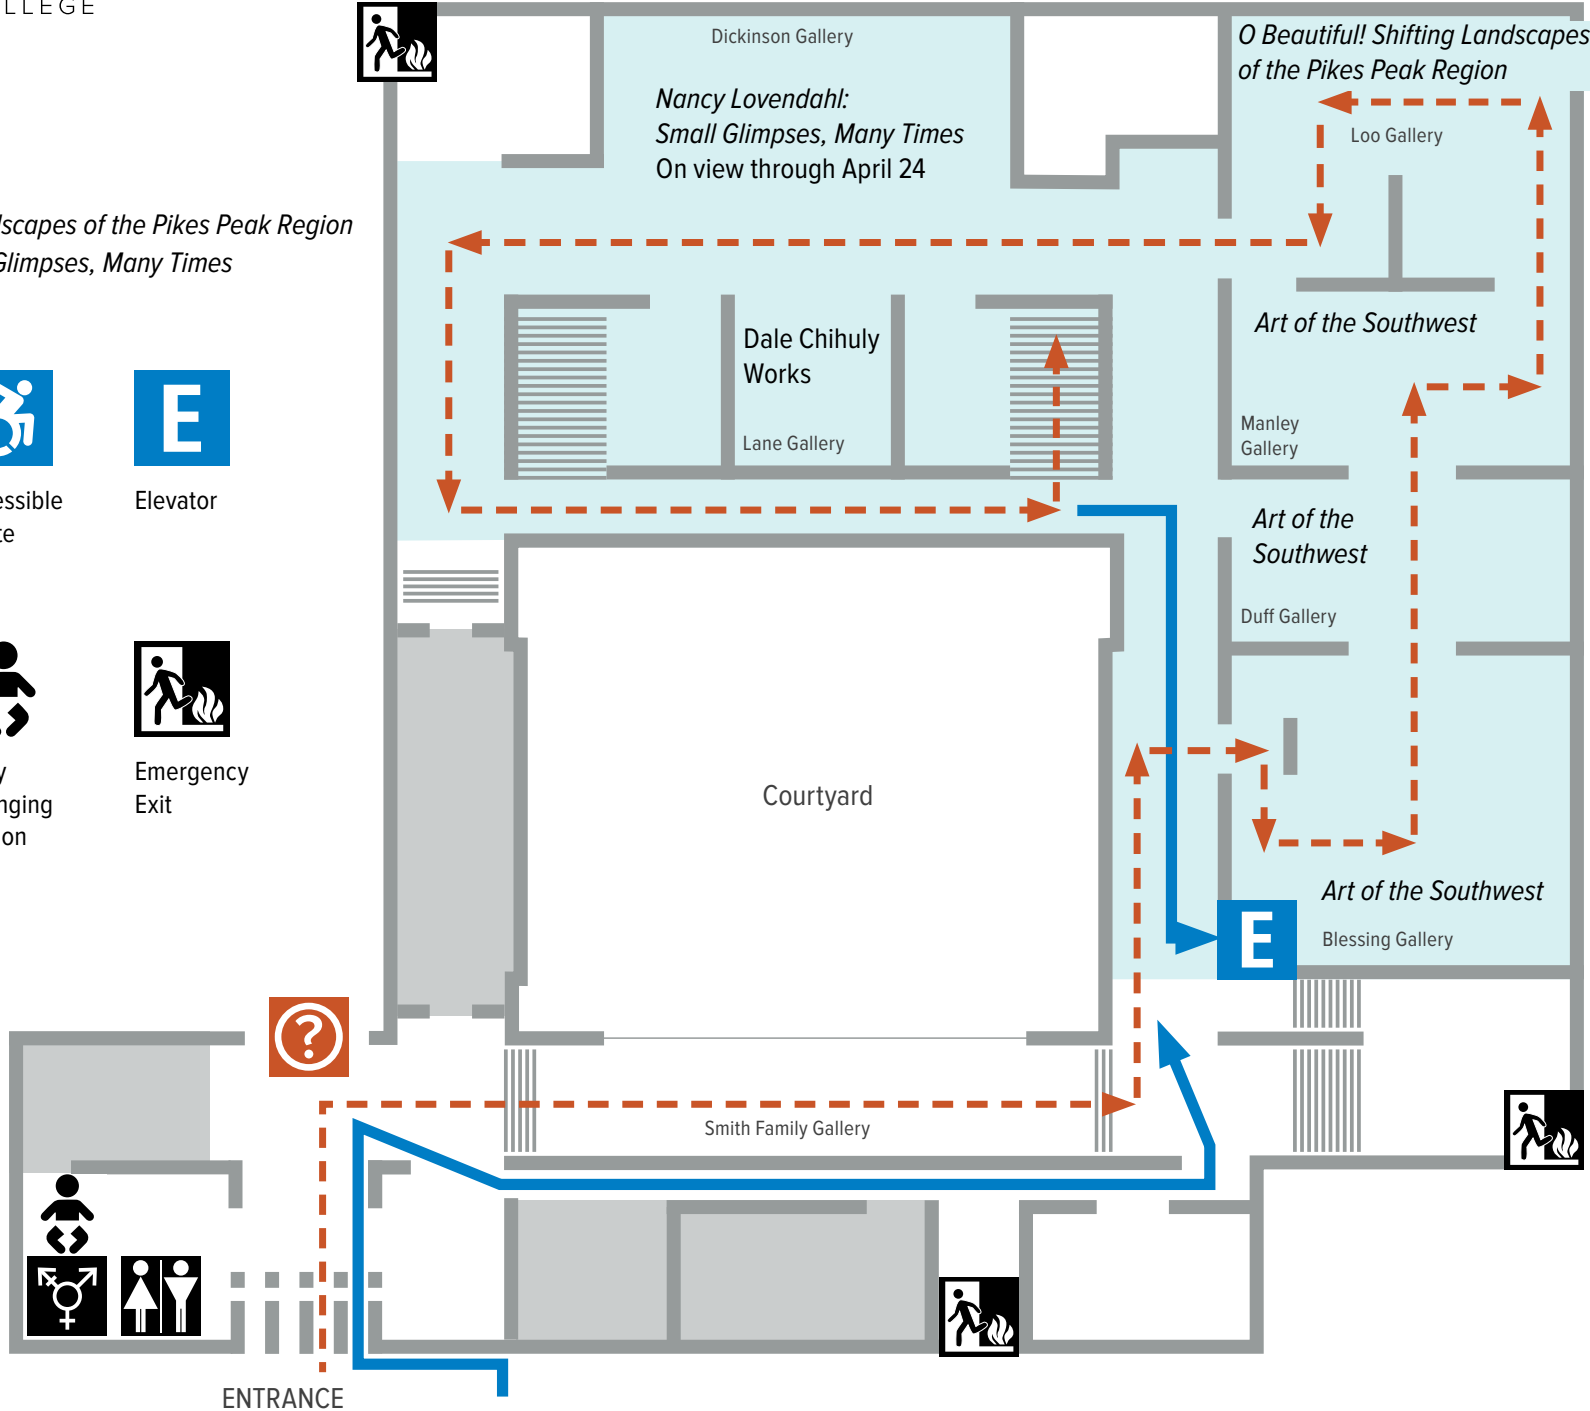

COLORADO SPRINGS

Fine Arts Center

at COLORADO COLLEGE

LEVEL 1

1st Floor Exhibitions

- Art of the Southwest
- O Beautiful! Shifting Landscapes of the Pikes Peak Region*
- Nancy Lovendahl: *Small Glimpses, Many Times*
- Dale Chihuly Works

Check-in & Information

Visitor Path

Accessible Route

Elevator

Restrooms

All Gender Restroom

Baby Changing Station

Emergency Exit

ENTRANCE

LEVEL 2

2nd Floor Exhibition
Rebecca Belmore: Facing the Monumental

Visitor Path

Accessible Route

Elevator

Emergency Exit

LEVEL 2