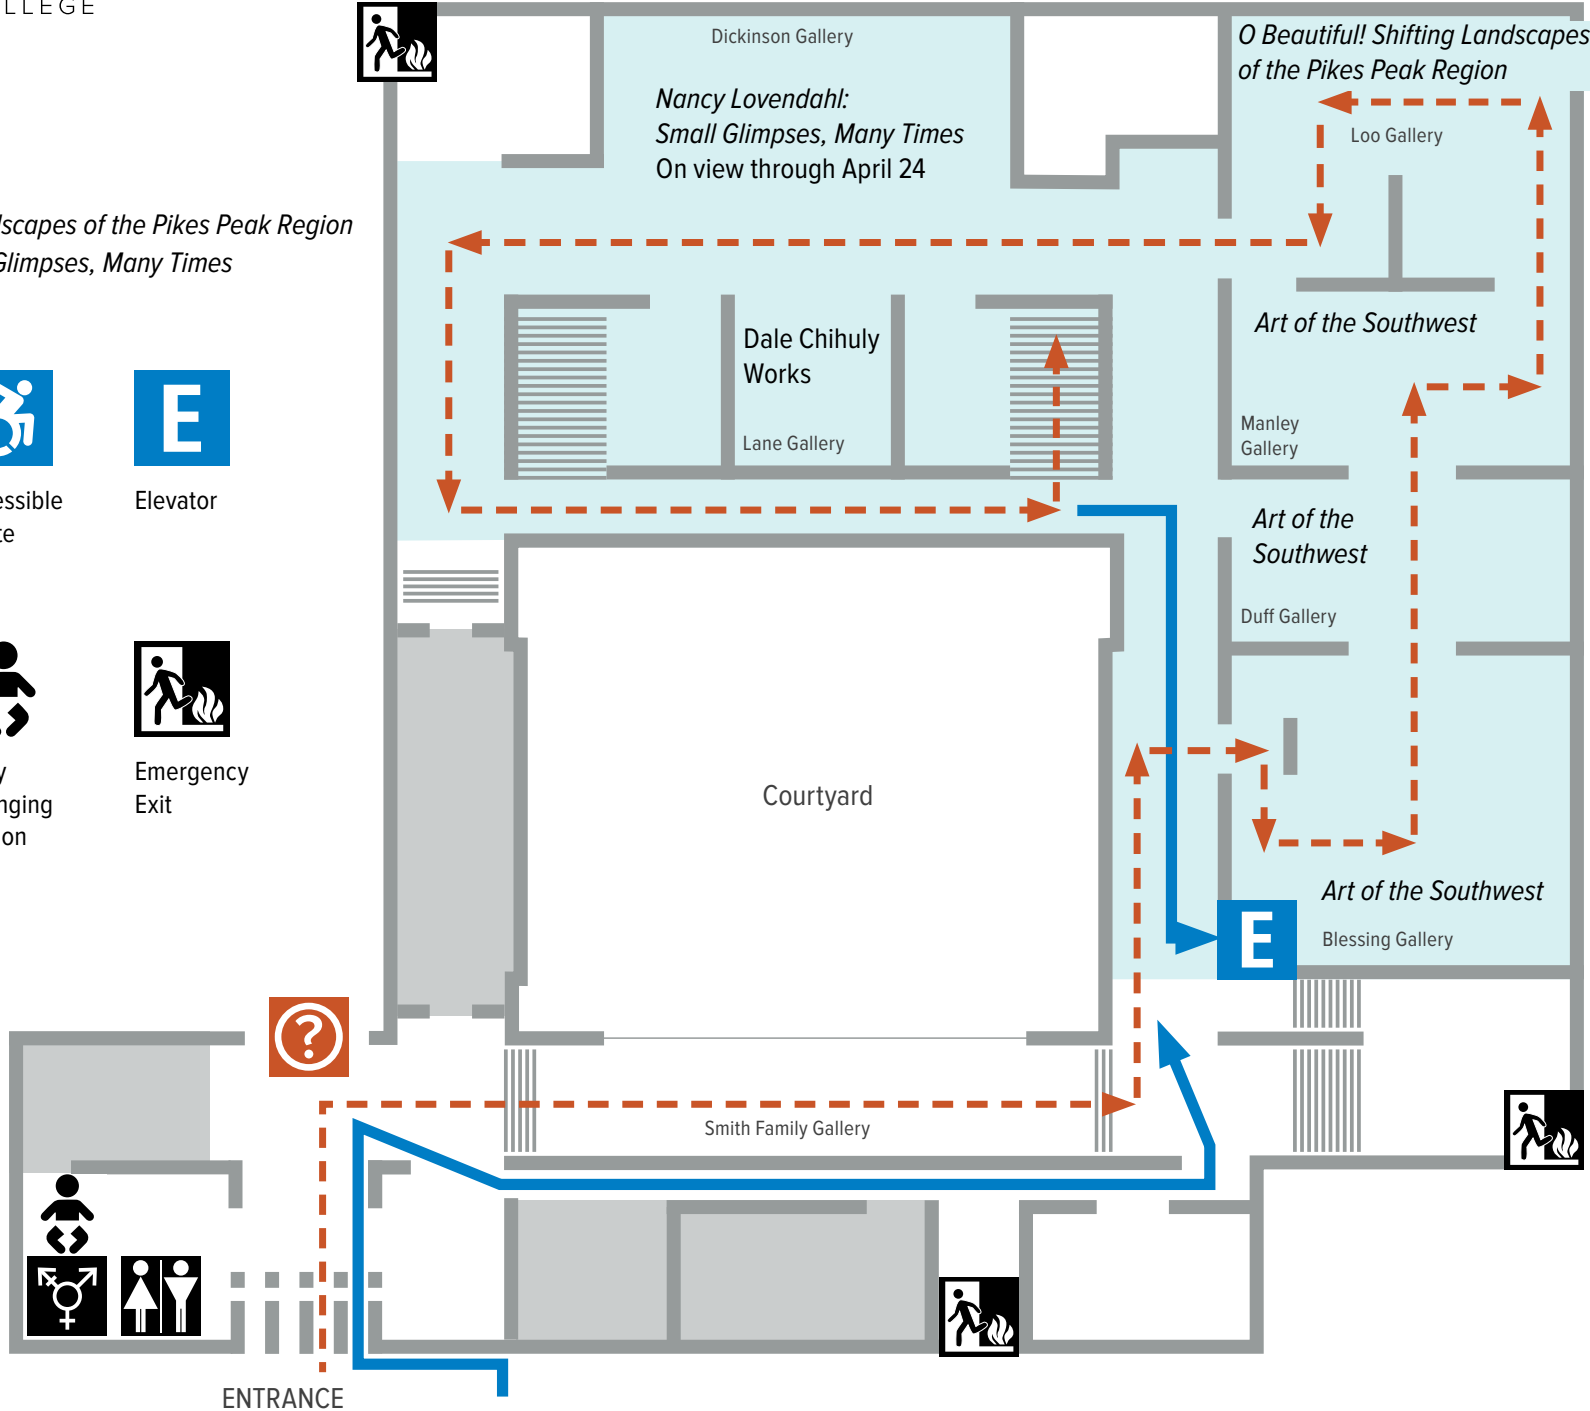

COLORADO SPRINGS

Fine Arts Center

at COLORADO COLLEGE

LEVEL 1

1st Floor Exhibitions

- Art of the Southwest
- O Beautiful! Shifting Landscapes of the Pikes Peak Region*
- Nancy Lovendahl: *Small Glimpses, Many Times*
- Dale Chihuly Works

Check-in & Information

Visitor Path

Accessible Route

Elevator

Restrooms

All Gender Restroom

Baby Changing Station

Emergency Exit

COLORADO SPRINGS

Fine Arts Center

at COLORADO COLLEGE

LEVEL 2

2nd Floor Exhibition

Papel Chicano Dos: Works on Paper from the Collection of Cheech Marin

Visitor Path

Accessible Route

Elevator

Emergency Exit

Restrooms

Baby Changing Station

LEVEL 2