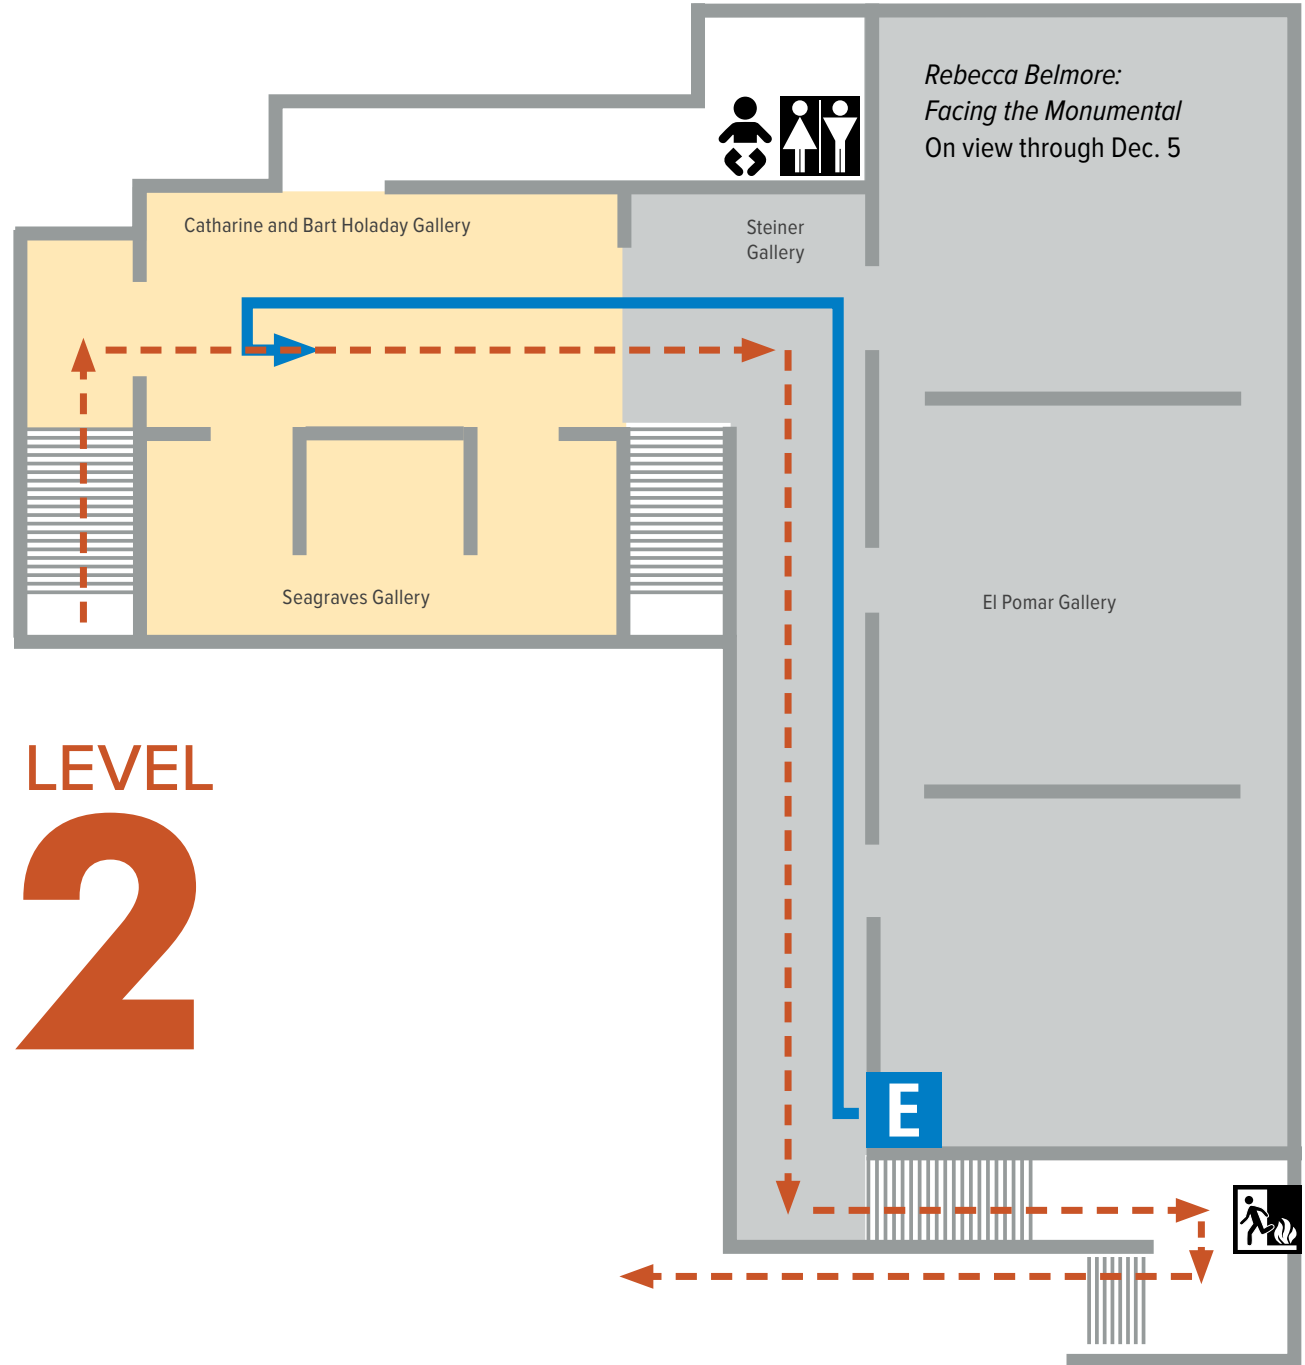

Check-in & Information

Visitor Path

Accessible Route

Elevator

Restrooms

All Gender Restroom

Baby Changing Station

Emergency Exit

COLORADO SPRINGS

Fine Arts Center

at COLORADO COLLEGE

LEVEL 2

2nd Floor Exhibition

Papel Chicano Dos: Works on Paper from the Collection of Cheech Marin

Visitor Path

Accessible Route

Elevator

Emergency Exit

Restrooms

Baby Changing Station

LEVEL 2