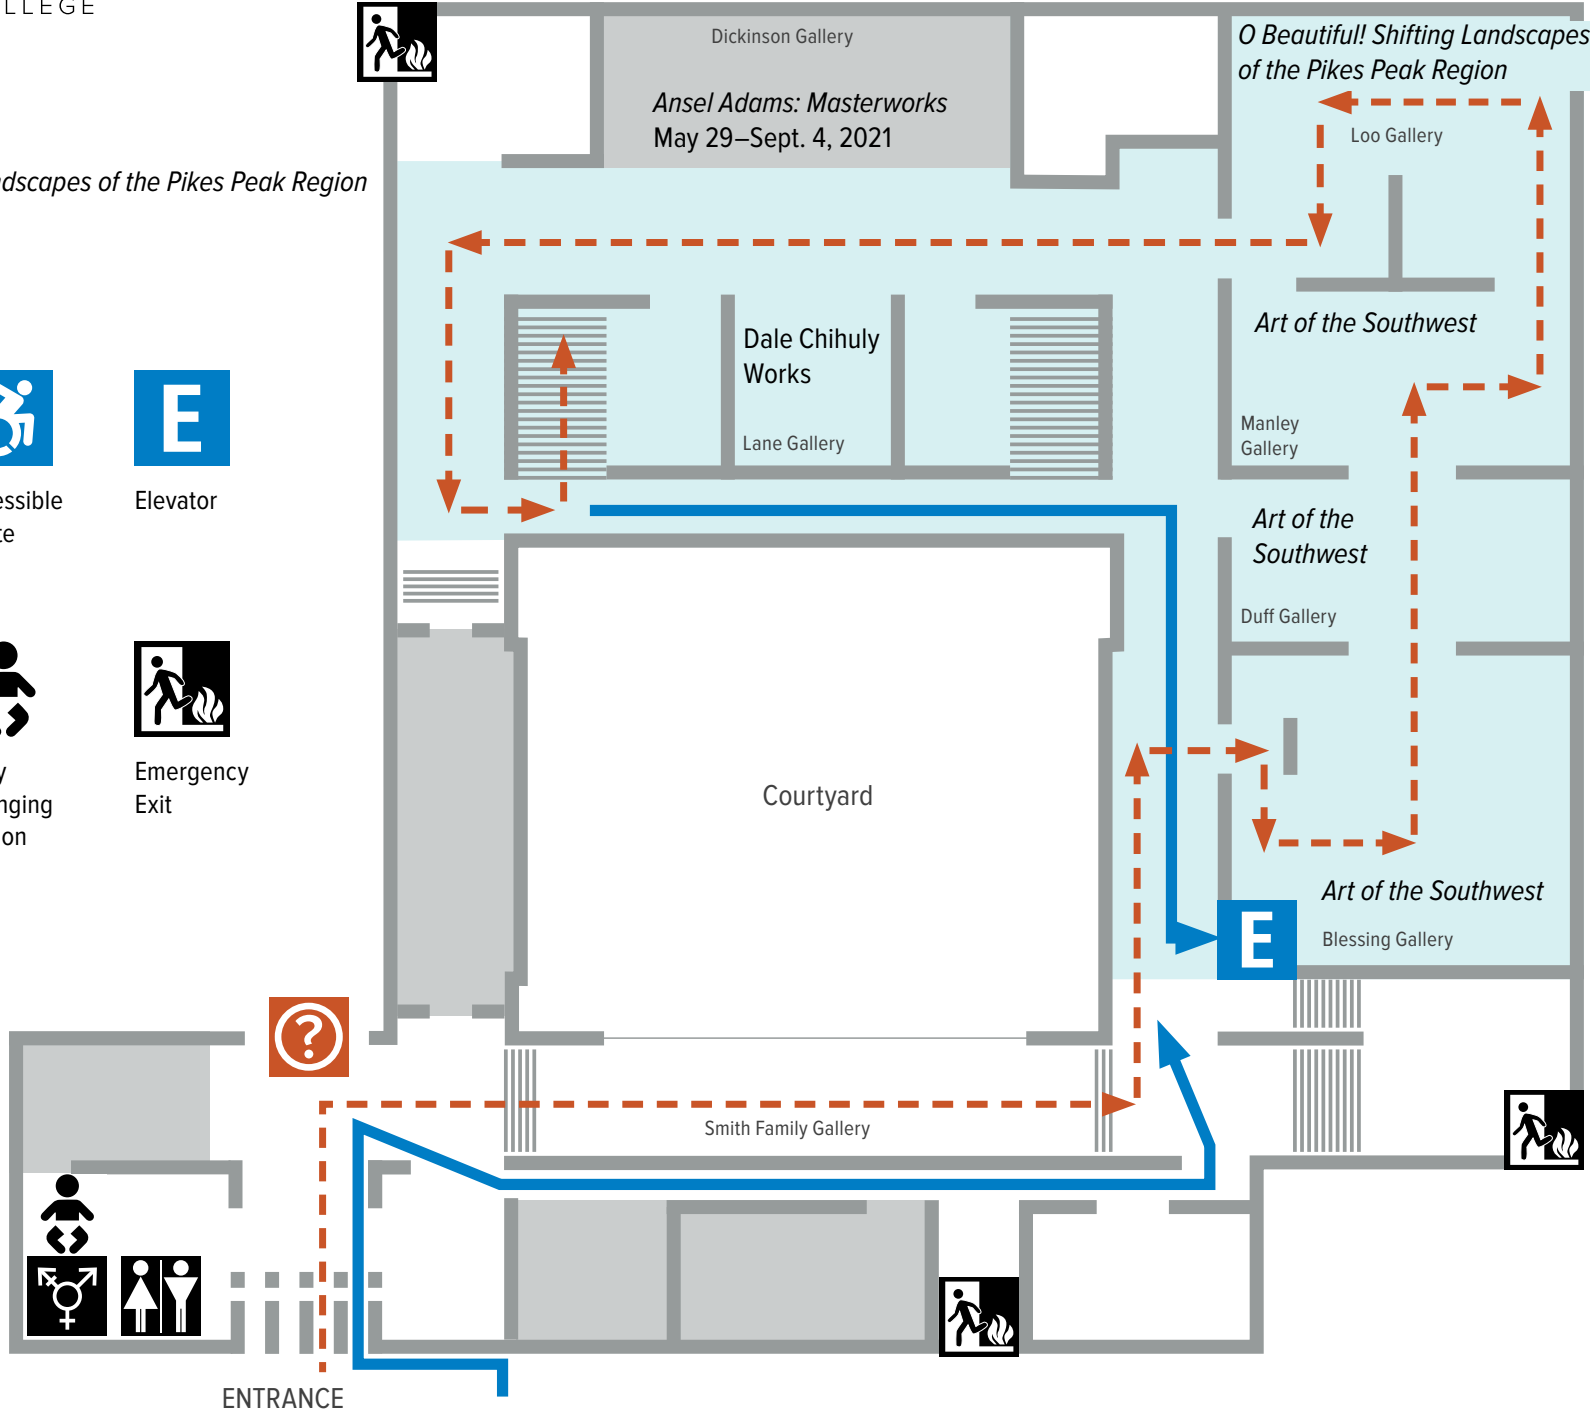

COLORADO SPRINGS

Fine Arts Center

at COLORADO COLLEGE

LEVEL 1

1st Floor Exhibitions

Art of the Southwest

O Beautiful! Shifting Landscapes of the Pikes Peak Region

Check-in & Information

Visitor Path

Accessible Route

Elevator

Restrooms

All Gender Restroom

Baby Changing Station

Emergency Exit

ENTRANCE

LEVEL 2

2nd Floor Exhibitions

Papel Chicano Dos: Works on Paper from the Collection of Cheech Marin
 On view through June 26

Anna Tsouhlarakis: To Bind or to Burn
 On view through Aug. 21

Visitor Path

Accessible Route

Elevator

Emergency Exit

Restrooms

Baby Changing Station

LEVEL 2