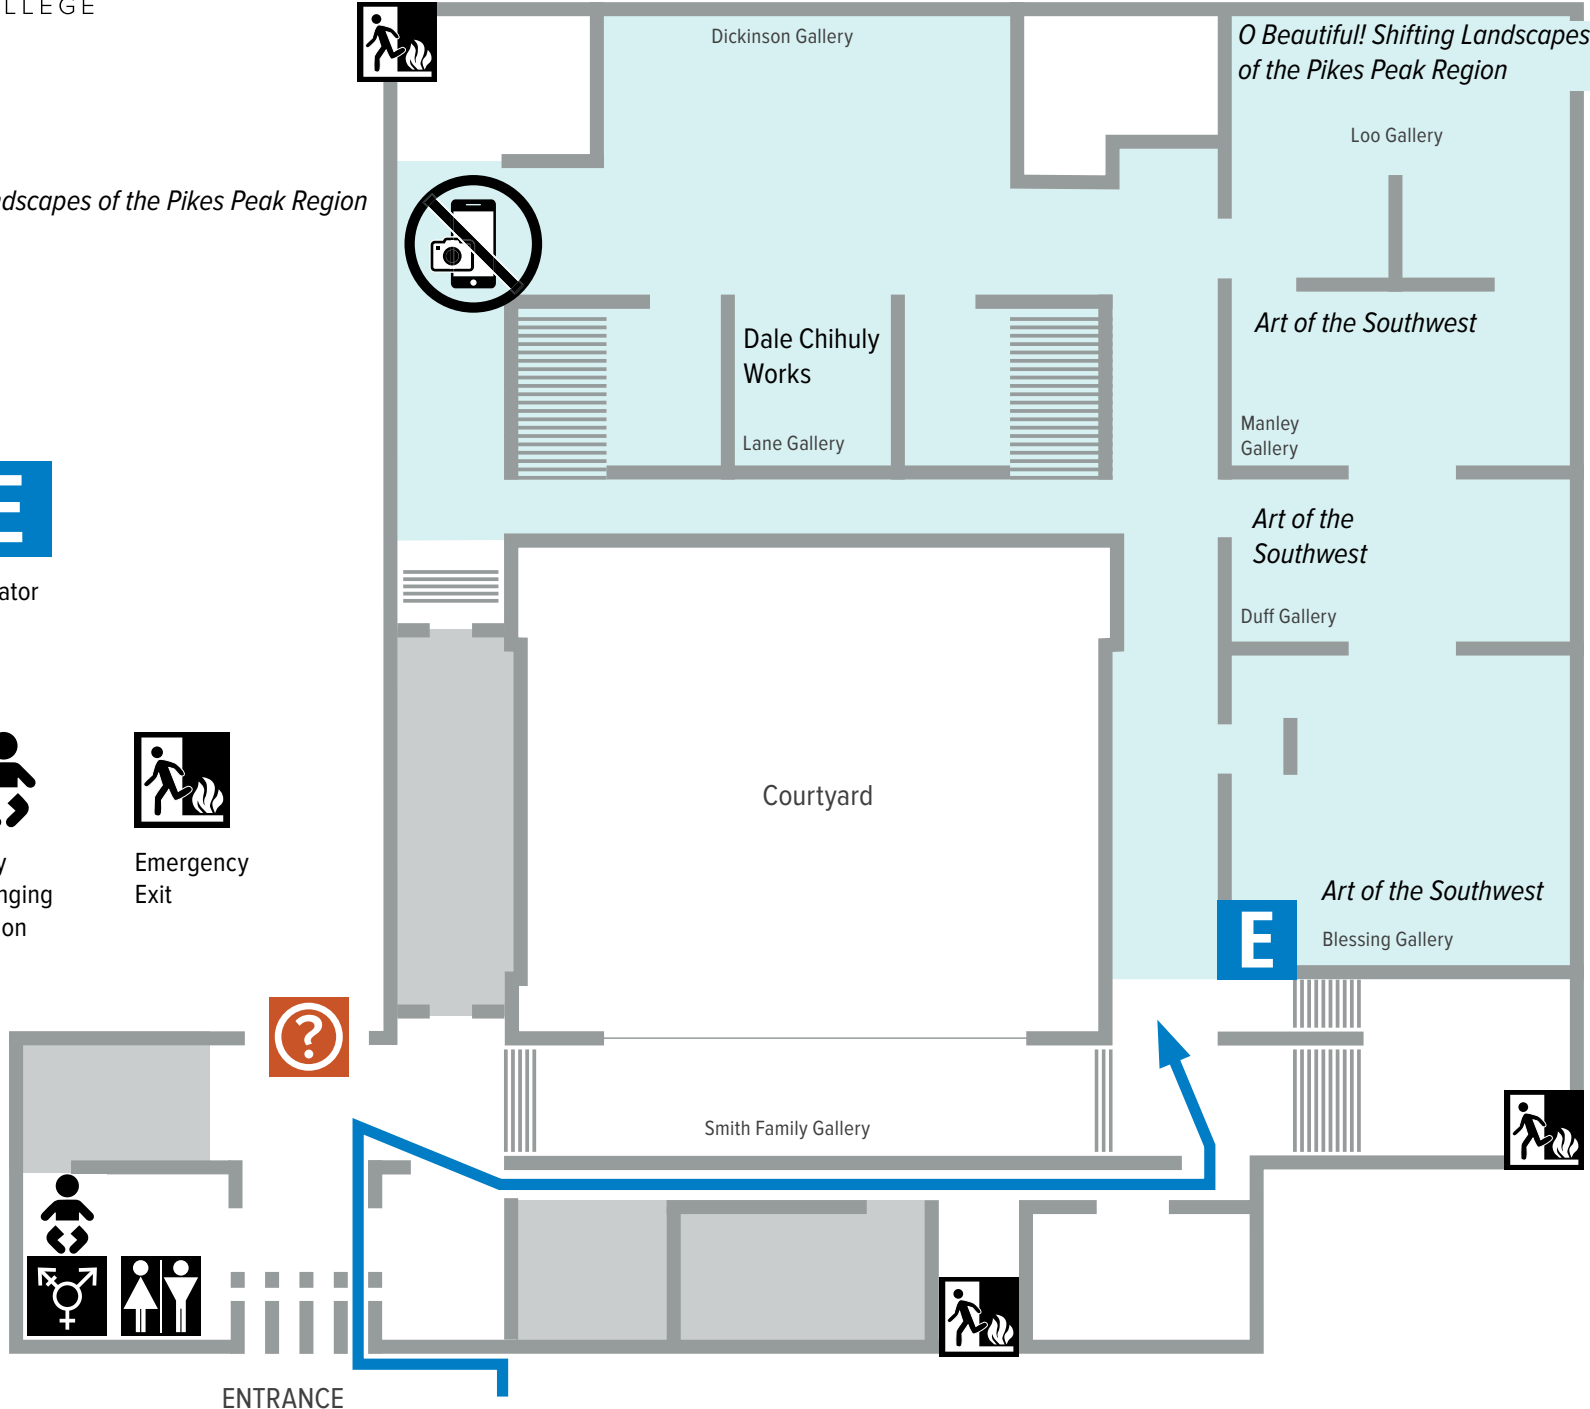

Elevator

Restrooms

All Gender Restroom

Baby Changing Station

Emergency Exit

LEVEL

COLORADO SPRINGS

Fine Arts Center

at COLORADO COLLEGE

2nd Floor Exhibitions

 *Brett Weston:
Working Toward Abstraction*
Aug. 28, 2021–April 17, 2022

 *Ronny Quevedo: at the line*
Oct. 1–Dec. 5, 2021

LEVEL 2

Elevator

Emergency Exit

Restrooms

Baby Changing Station